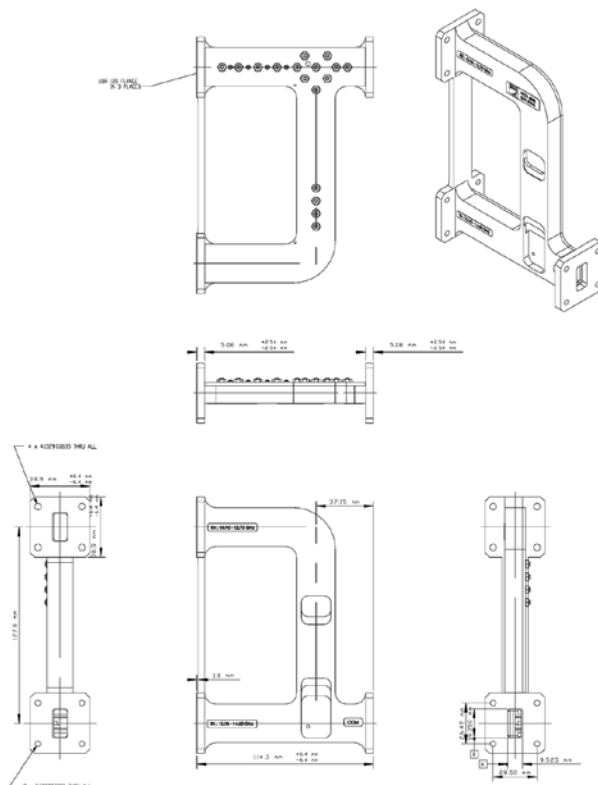

MECHANICAL DIAGRAM

Americas
tel + 1.800.644.4562
fax + 1.604.821.2801

Asia
tel +1 604.821.2835
fax +1 604.821.2801

Europe, Middle East & Africa
tel + 44.1522.730800
fax + 44.1522.730927

Online
info@norsat.com
www.norsat.com